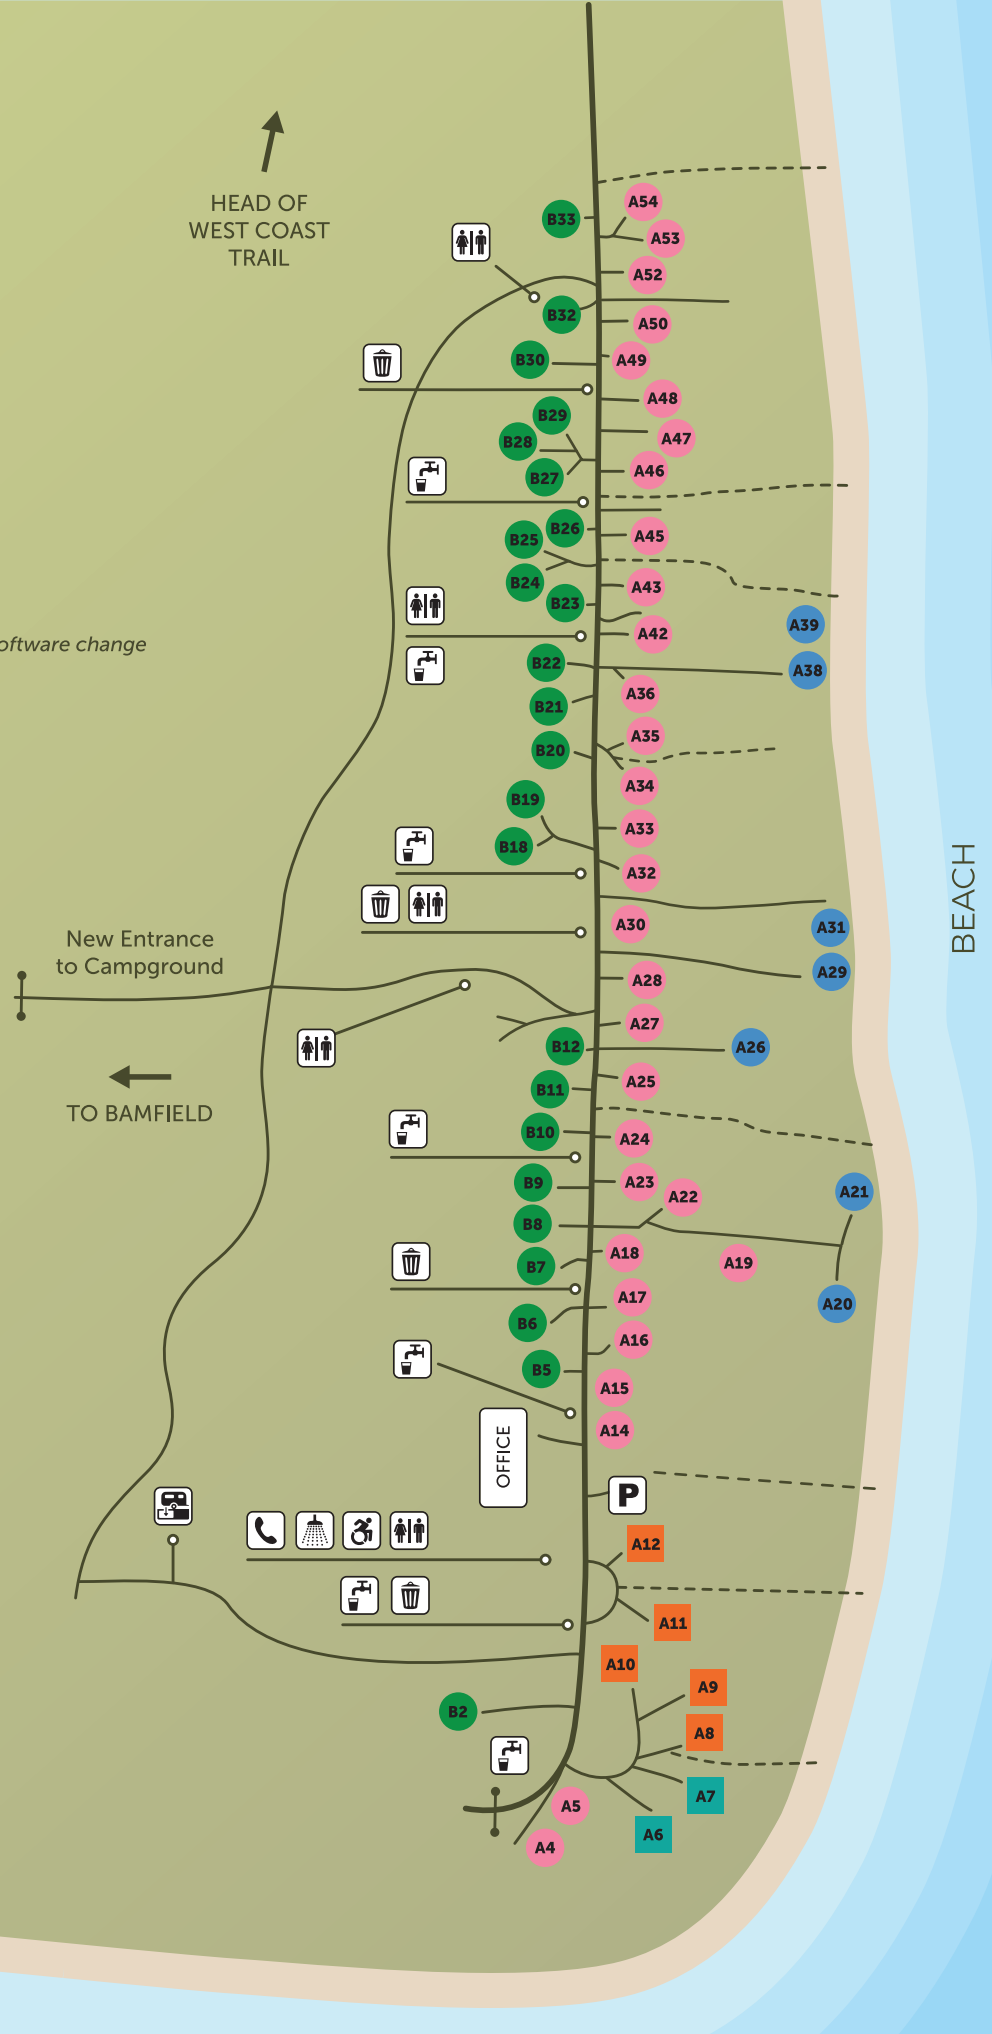

## HUU-AY-AHT FIRST NATION

NOTE: Site numbers have been updated as part of a software change that will allow for online bookings.

**LEGEND**

- FOREST SITES (no service)
- BEACHSIDE (no service)
- PREMIUM SITES
- PREMIUM RV SITES (serviced)
- RV SITES (serviced)
- GARBAGE
- POTABLE WATER
- WASHROOMS
- ACCESSIBLE
- SHOWERS
- SANI-STATION
- PARKING
- PHONE
- TRAIL
- GATE

PACHENA RIVER